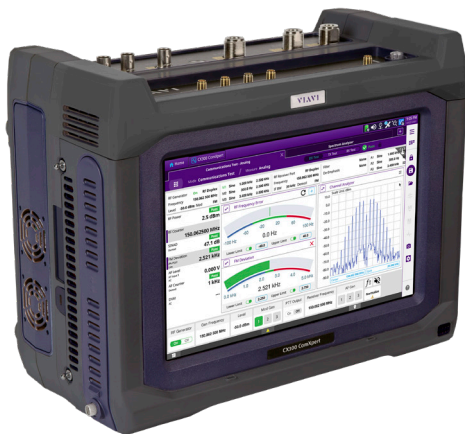

## CX300 ComXpert

A complete communications test solution capable of testing everything from portable radios, to complex infrastructure, to broadband networks.

The CX300 ComXpert is a comprehensive communications service monitor solution providing today's radio technicians with an easy to use instrument for most maintenance needs. With a small and ruggedized form factor, the one-of-a-kind CX300 delivers lab grade specifications in a field portable package. Experience a whole new level of radio testing with the CX300.

### Features

- Frequency range from 100 kHz to 6 GHz
- Multiple tab user interface, similar to an internet browser
- Intelligent color-coded meters for at-a-glance test verification
- VIAVI Auto-Test applications for all major LMR and PMR radios\*
- VIAVI StrataSync integration offers asset, configuration, and test data management
- Remotely control the test set using Windows, Android, and iOS with Smart Access Anywhere

The user interface also provides intelligent color-coded meters. These meters resemble swept analog meters while also providing a digital readout. Individual and overall pass or fail flags further simplify your go / no-go testing.