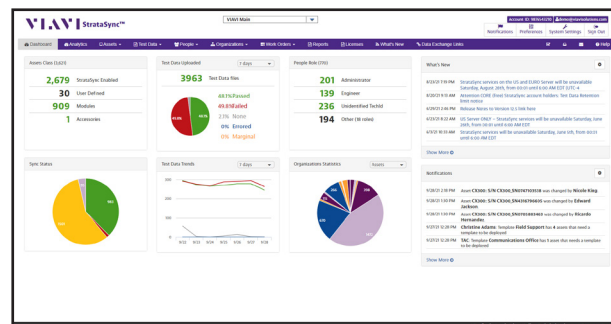

### Features

- Frequency range from 100 kHz to 6 GHz
- Multiple tab user interface, similar to an internet browser
- Intelligent color-coded meters for at-a-glance test verification
- VIAVI Auto-Test applications for all major LMR and PMR radios\*
- VIAVI StrataSync integration offers asset, configuration, and test data management
- Remotely control the test set using Windows, Android, and iOS with Smart Access Anywhere

**4TECT**

ООО «4ТЕСТ»

Телефон: +7 (499) 685-4444

info@4test.ru

www.4test.ru

The CX300 offers a large color touchscreen with an innovative user interface. Multiple tabs allow you to instantly switch between test setups without having to reload settings. The unique user interface is similar to an internet browser with the ability to switch between tests with a push of a button.

The user interface also provides intelligent color-coded meters. These meters resemble swept analog meters while also providing a digital readout. Individual and overall pass or fail flags further simplify your go / no-go testing.