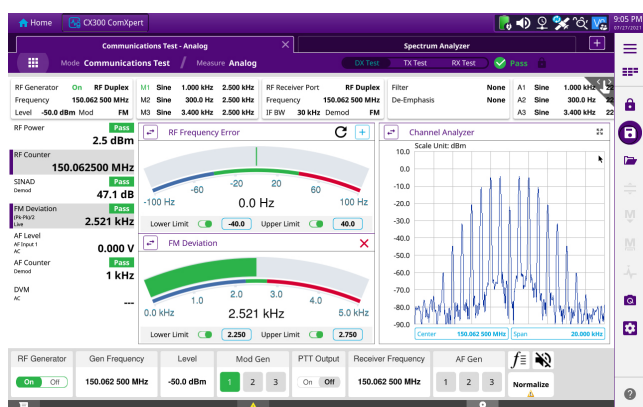

Color-Coded Meters

The legendary suite of VIAVI automated test and alignment applications is an option on the CX300. Trusted by radio manufacturers and service centers worldwide, these Auto-Test applications perform fast, repeatable, and accurate test and alignment matching the specific OEM's maintenance specifications.

Easily save and access test results for both manual and automated tests with VIAVI StrataSync. StrataSync is a cloud-based solution that provides asset configuration and test data management from anywhere in the world. The addition of wireless technology in the CX300 lightens your workload by uploading test results to the cloud or updating your test set with the latest software.